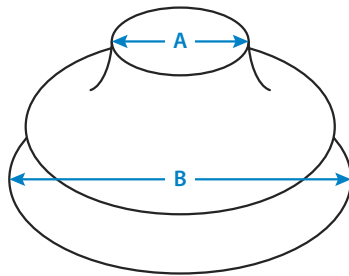

## Size chart

### Neck seal

\*Measured A and B diameter open

(Dimension in inches)

CODE	Size	Dimension A	Dimension B
ATLNS0048	Small	2 11/16	10
ATLNS0049	Medium	3	10
ATLNS0050	Large	3 1/2	10
ATLNS0051	XLarge	3 7/8	10
ATLNS1051	2XLarge	4 3/16	10

### Cone wrist seal

\*Measured A and B diameter open

(Dimension in inches)

CODE	Size	Dimension A	Dimension B	Dimension C
ATLWS0007	Small	1 5/16	3 1/2	5 1/8
ATLWS0006	Medium	1 1/2	3 1/2	5 1/8
ATLWS1006	Large	1 3/4	3 1/2	5 1/8
ATLWS1106	XLarge	1 7/8	3 1/2	5 1/8