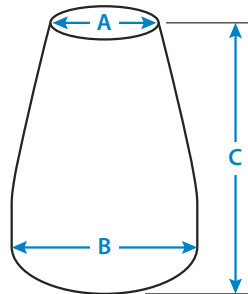

## Size chart

### Neck seal

\*Measured A and B diameter open

(Dimension in inches)

CODE	Size	Dimension A	Dimension B
ATLNS0048	Small	2 11/16	10
ATLNS0049	Medium	3	10
ATLNS0050	Large	3 1/2	10
ATLNS0051	XLarge	3 7/8	10
ATLNS1051	2XLarge	4 3/16	10

### Cone wrist seal

\*Measured A and B diameter open

(Dimension in inches)

CODE	Size	Dimension A	Dimension B	Dimension C
ATLWS0007	Small	1 5/16	3 1/2	5 1/8
ATLWS0006	Medium	1 1/2	3 1/2	5 1/8
ATLWS1006	Large	1 3/4	3 1/2	5 1/8
ATLWS1106	XLarge	1 7/8	3 1/2	5 1/8